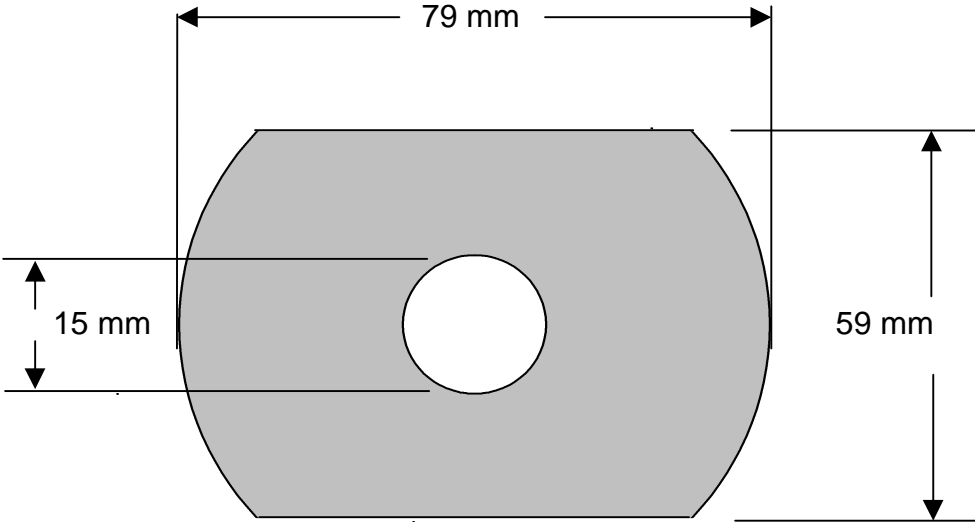

Label Art Specifications for B/Card Adhesive Label

Printable Area – allow 3mm bleed

**Not To Scale**

Non Printable Area

**Not To Scale**

**Files to be supplied as Hi Res PDF**