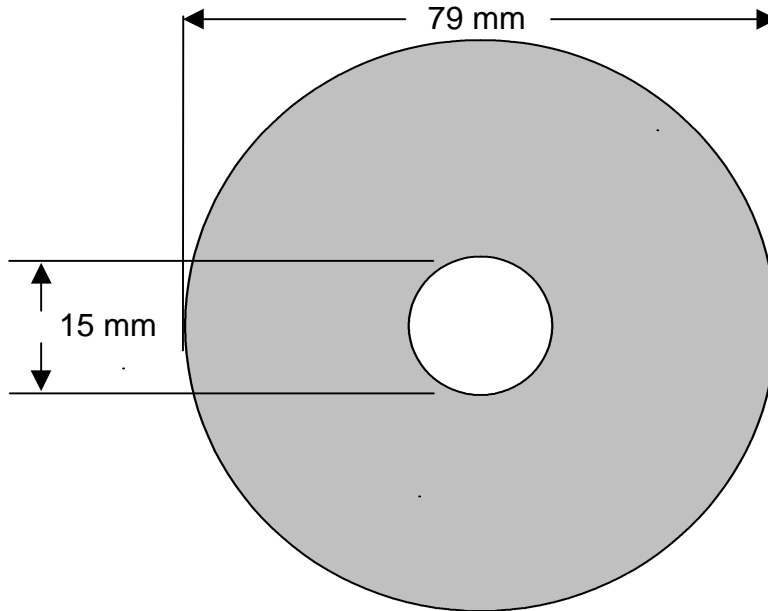

## Label Art Specifications for 8cm CD Adhesive Label

Printable Area - allow 3mm bleed

**Not To Scale**

Non Printable Area

**Not To Scale**

**Files to be supplied as Hi Res PDF**